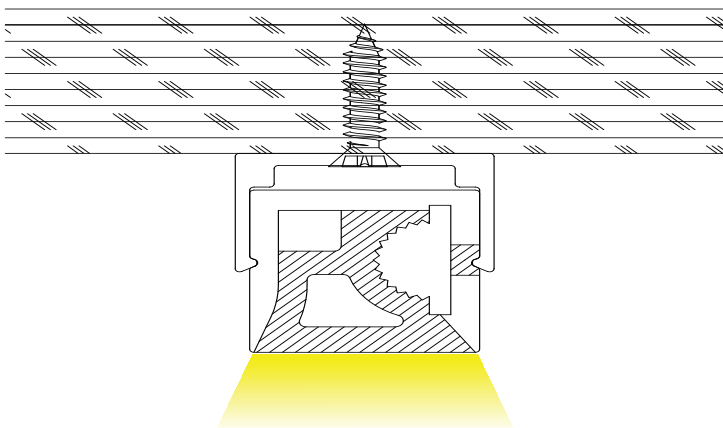

PRODUCT DESCRIPTION

Perfect protection for any type of LED strip lights that are equal or less than 10mm wide, at the same time diffuse the strip lights to have a dotless look. Can be made waterproof (IP67) up to 33 ft.

ORDERING CODE

S	MODEL	LENGTH(in)
S	- 1616-S	- 396

SPECIFICATION

Dimension	16mm x16mm
Length	396"
Internal Width	10.8mm
Color	White

DIMENSION

INSTALLATION

ACCESSORIES

S -1616-S -EC