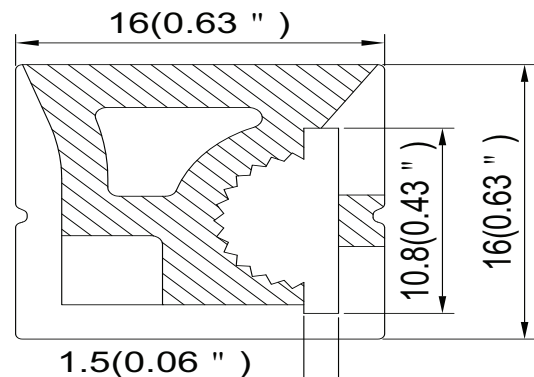

PRODUCT DESCRIPTION

Perfect protection for any type of LED strip lights that are equal or less than 10mm wide, at the same time diffuse the strip lights to have a dotless look. Can be made waterproof (IP67) up to 33 ft.

ORDERING CODE

S	MODEL	LENGTH(in)
S	- 1616-S	- 396

SPECIFICATION

Dimension	16mm x16mm
Length	396"
Internal Width	10.8mm
Color	White

DIMENSION

INSTALLATION

ACCESSORIES

S -1616-S -EC